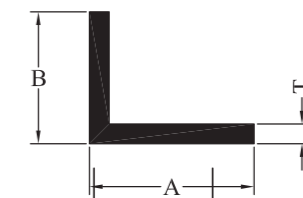

UNEQUAL ANGLES

Die No.	Amm	Bmm	Tmm	Kg./M.
02001	30.00	20.00	1.50	0.196
02002	70.00	25.00	2.00	0.502
02003	66.50	44.50	4.00	1.156
02004	75.00	50.00	3.00	0.988
02005	100.00	50.00	6.00	2.365
02006	90.00	30.00	5.00	1.553
02007	78.50	12.50	2.00	0.479
02008	30.00	17.00	2.00	0.243
02009	30.00	25.00	4.00	0.551
02010	142.00	48.50	4.00	2.014
02012	60.00	18.00	6.00	1.166
02013	20.00	10.00	1.50	0.115
02014	38.00	34.00	3.50	0.647
02015	40.00	20.00	2.00	0.313
02016	31.00	14.70	2.00	0.236
02020	38.00	34.00	3.20	0.594
02021	150.00	25.00	3.00	1.393
02024	38.00	33.00	2.80	0.516
02025	45.00	27.00	1.20	0.229

for more details please contact our sales team