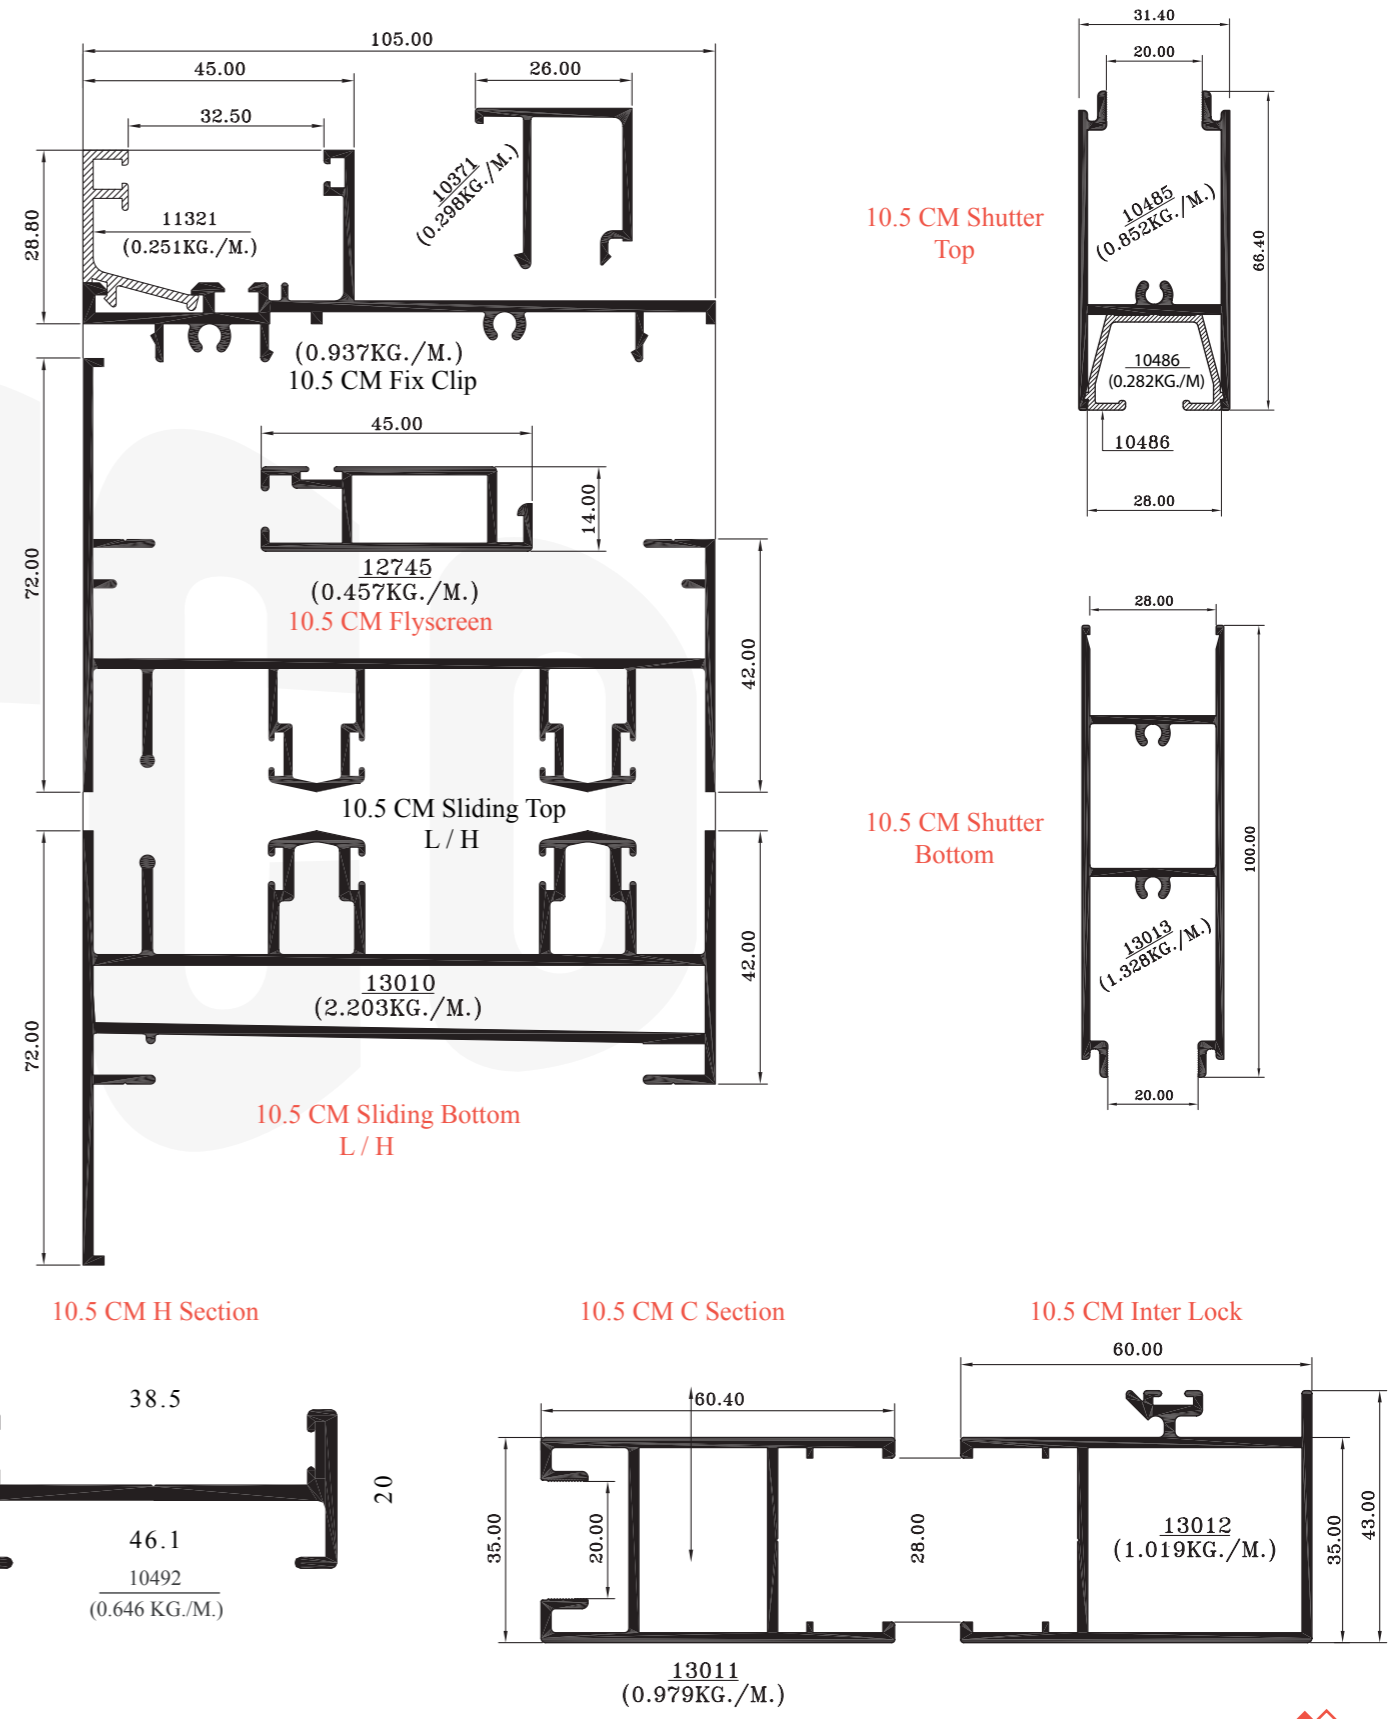

SLIDING WINDOW & DOORS 105 & 125mm

1.8/1.7 13009 1.876		1.8/1.7 10993 1.181		1.5-1.2 10371 0.298	
1.8/1.7 13010 2.203		2.0-1.7 14351 2.710		1.7/1.5 11321 0.251	
1.8/1.7 14508 2.058					
1.8/1.7 10487 0.937		1.7 13011 0.97		1.7 14655 1.047	
1.7/1.5 13444 1.811		1.7/1.9 13012 1.019		1.7 14656 1.088	
1.8/1.7 13445 2.138		1.7/1.9 11279 0.891		1.7 14657 1.408	
1.8/1.7 13905 1.963		1.7/1.9 10485 0.852		1.7/1.9 21227 0.932	
1.8/1.7 10994 1.044		1.7 13013 1.328			
1.8/1.7 14352 2.295		1.7 13405 1.558			
0 13843 2.098		1.7 13025 0.934			
1.8 11395 0.876		1.3-1.5 10486 0.282			
		1.3-1.5 12745 0.457			
1.8-1.5 13023 1.951		1.3 13441 0.455			
2.0-1.7 13024 2.628		1.8-1.0 10969 0.332			
1.8/1.7 10493 1.057		2.0/1.5 10492 0.468			
1.8-1.5 13442 1.859		1.8-1.0 10491 0.181			
2.0-1.5 13443 2.536		1.5 10657 0.515			

10.5CM SLIDING UMBRELLA INSIDE FLYSCREEN PROFILES