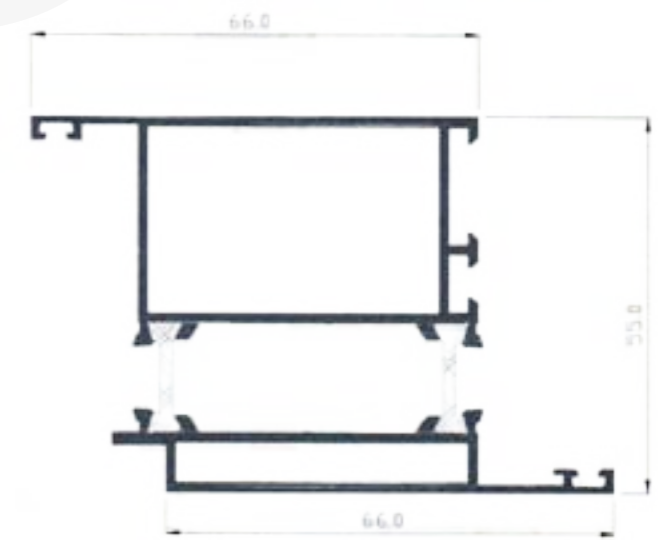

Decorative Tube Big

Decorative Tube Small

Box 35 x 35

Box 40 x 40

Box 30 x 30

Oval Pipe

Round Pipe

5.5CM HINGED THERMAL BREAK PROFILES

T/B FixFrame Without Overlap

T/B FixFrame With Overlap

T/B Big Z

5.5CM HINGED THERMAL BREAK PROFILES

5.5CM HINGED THERMAL BREAK PROFILES

10.5CM SLIDING THERMAL BREAK PROFILES

ANGLES PROFILES

EQUAL ANGLES