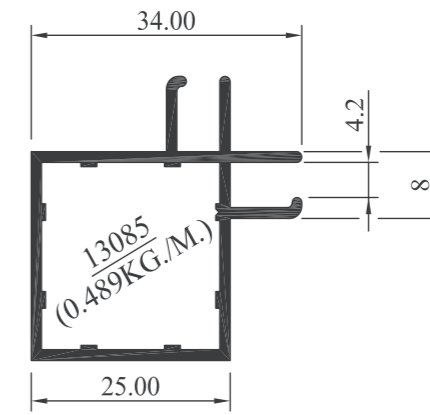

4.5 CM HINGED PROFILES

4.5 CM HINGED PROFILES

4.5 CM HINGED PROFILES

CURTAIN WALL PROFILES

CURTAIN WALL PROFILES

LOUVERS & AMPLMESH GRILL FRAMES PROFILES

SHOWCASE PROFILES

5118
(0.505 Kg./M.)
SC 135° Corner

5123
(0.281 Kg./M.)
SC Sliding Bottom

KITCHEN CABINET PROFILES

13084
(0.424Kg./M.)
KT - One Side

10170A
(0.120 KG/MTR)
KT - F Section

91962
0.305Kg/m
KT - Double Ply Section

20245A
3584 Kg/m
KT - Kitchen Cornesh