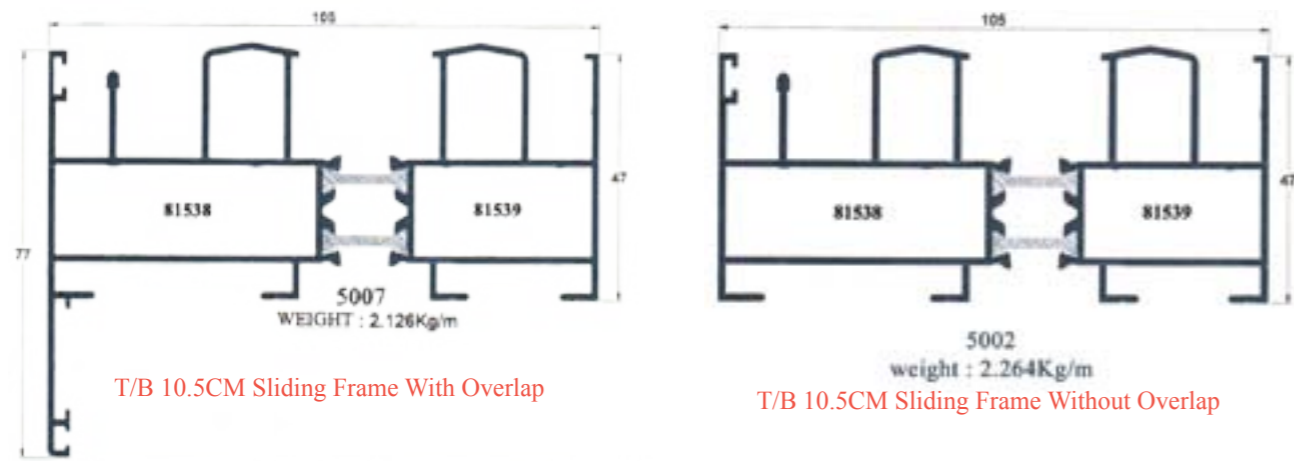

Decorative Tube Big

Decorative Tube Small

Box 35 x 35

Box 40 x 40

Box 30 x 30

Oval Pipe

Round Pipe

5.5CM HINGED THERMAL BREAK PROFILES

T/B FixFrame Without Overlap

T/B FixFrame With Overlap

T/B Big Z

5.5CM HINGED THERMAL BREAK PROFILES

5.5CM HINGED THERMAL BREAK PROFILES

10.5CM SLIDING THERMAL BREAK PROFILES

ANGLES PROFILES

EQUAL ANGLES