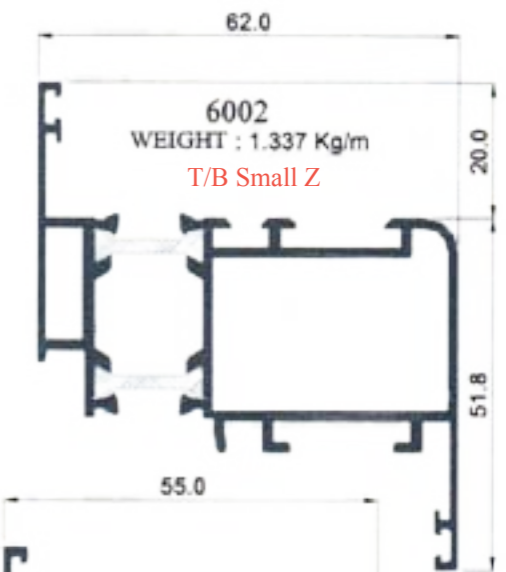

Decorative Tube Big

Decorative Tube Small

Box 35 x 35

Box 40 x 40

Box 30 x 30

Oval Pipe

Round Pipe

5.5CM HINGED THERMAL BREAK PROFILES

T/B FixFrame Without Overlap

T/B FixFrame With Overlap

T/B Big Z

5.5CM HINGED THERMAL BREAK PROFILES

5.5CM HINGED THERMAL BREAK PROFILES

10.5CM SLIDING THERMAL BREAK PROFILES

ANGLES PROFILES

EQUAL ANGLES