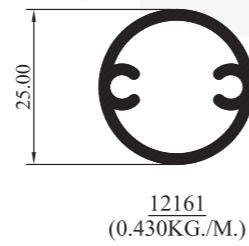

Decorative Tube Big

Decorative Tube Small

Box 35 x 35

Box 40 x 40

Box 30 x 30

Oval Pipe

Round Pipe

5.5CM HINGED THERMAL BREAK PROFILES

T/B FixFrame Without Overlap

T/B FixFrame With Overlap

T/B Big Z

5.5CM HINGED THERMAL BREAK PROFILES

5.5CM HINGED THERMAL BREAK PROFILES

10.5CM SLIDING THERMAL BREAK PROFILES

ANGLES PROFILES

EQUAL ANGLES