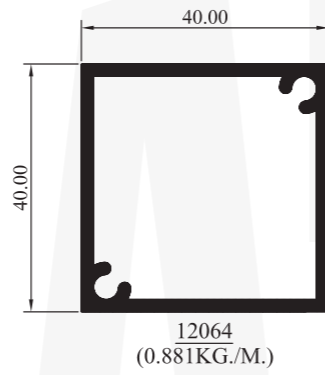

Decorative Tube Big

Decorative Tube Small

Box 35 x 35

Box 40 x 40

Box 30 x 30

Oval Pipe

Round Pipe

5.5CM HINGED THERMAL BREAK PROFILES