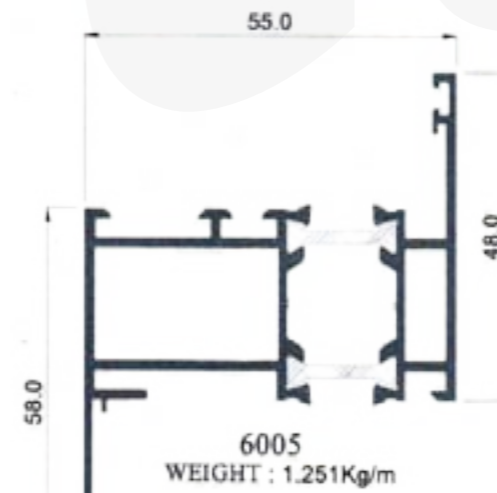

Decorative Tube Big

Decorative Tube Small

Box 35 x 35

Box 40 x 40

Box 30 x 30

Oval Pipe

Round Pipe

5.5CM HINGED THERMAL BREAK PROFILES

T/B FixFrame Without Overlap

T/B FixFrame With Overlap

T/B Big Z

5.5CM HINGED THERMAL BREAK PROFILES

5.5CM HINGED THERMAL BREAK PROFILES

10.5CM SLIDING THERMAL BREAK PROFILES

ANGLES PROFILES

EQUAL ANGLES