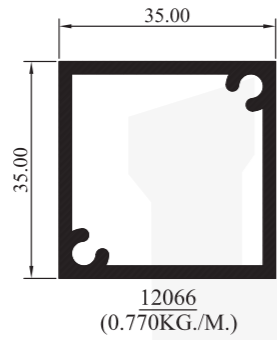

Decorative Tube Big

Decorative Tube Small

Box 35 x 35

Box 40 x 40

Box 30 x 30

Oval Pipe

Round Pipe

5.5CM HINGED THERMAL BREAK PROFILES