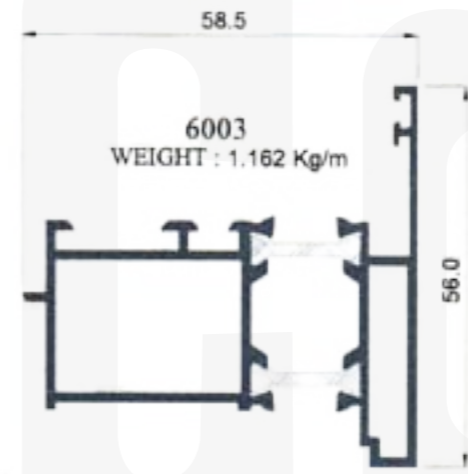

Decorative Tube Big

Decorative Tube Small

Box 35 x 35

Box 40 x 40

Box 30 x 30

Oval Pipe

Round Pipe

5.5CM HINGED THERMAL BREAK PROFILES

T/B FixFrame Without Overlap

T/B FixFrame With Overlap

T/B Big Z

5.5CM HINGED THERMAL BREAK PROFILES

5.5CM HINGED THERMAL BREAK PROFILES

10.5CM SLIDING THERMAL BREAK PROFILES

ANGLES PROFILES

EQUAL ANGLES