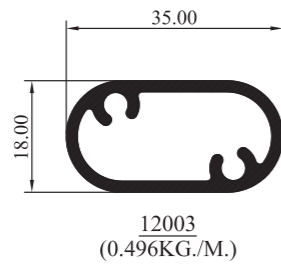

Decorative Tube Big

Decorative Tube Small

Box 35 x 35

Box 40 x 40

Box 30 x 30

Oval Pipe

Round Pipe

5.5CM HINGED THERMAL BREAK PROFILES

T/B FixFrame Without Overlap

T/B FixFrame With Overlap

T/B Big Z

5.5CM HINGED THERMAL BREAK PROFILES

5.5CM HINGED THERMAL BREAK PROFILES

10.5CM SLIDING THERMAL BREAK PROFILES

ANGLES PROFILES

EQUAL ANGLES