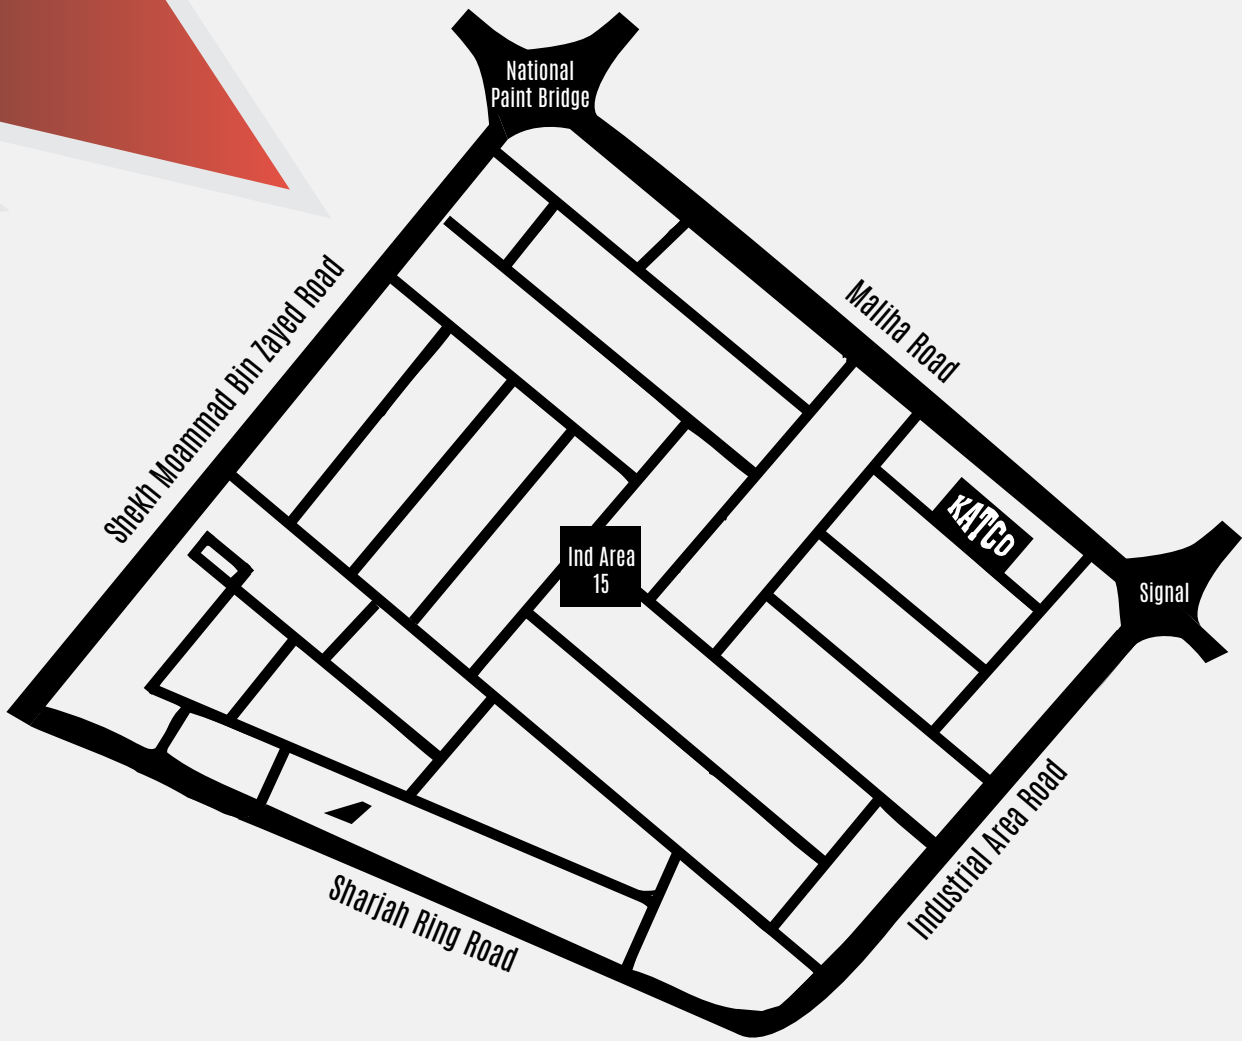

Industrial area 15, al maliha road,
Sharjah, UAE.

+971 6 539 3349
+971 6 535 4650

+971 6 535 4651

info@katco.ae

www.katco.ae

KATCO

Khalid Al Arabid Trading Co LLC