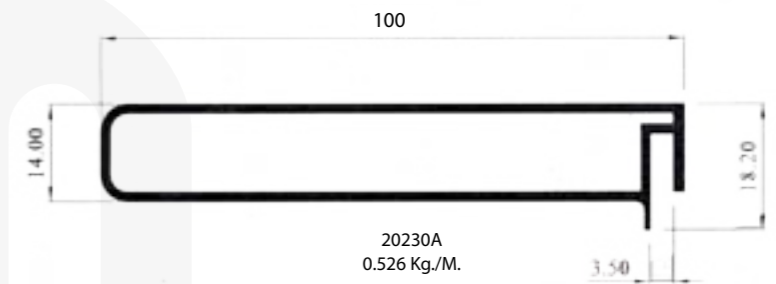

20230A
0.526 Kg./M.
KT - Drawer Section