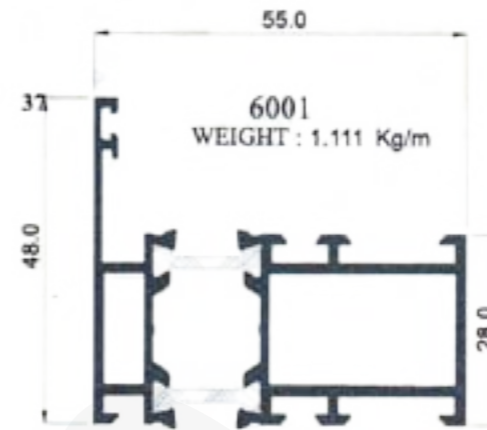

Decorative Tube Big

Decorative Tube Small

Box 35 x 35

Box 40 x 40

Box 30 x 30

Oval Pipe

Round Pipe

5.5CM HINGED THERMAL BREAK PROFILES

T/B FixFrame Without Overlap

T/B FixFrame With Overlap

T/B Big Z

5.5CM HINGED THERMAL BREAK PROFILES

5.5CM HINGED THERMAL BREAK PROFILES

10.5CM SLIDING THERMAL BREAK PROFILES

ANGLES PROFILES

EQUAL ANGLES