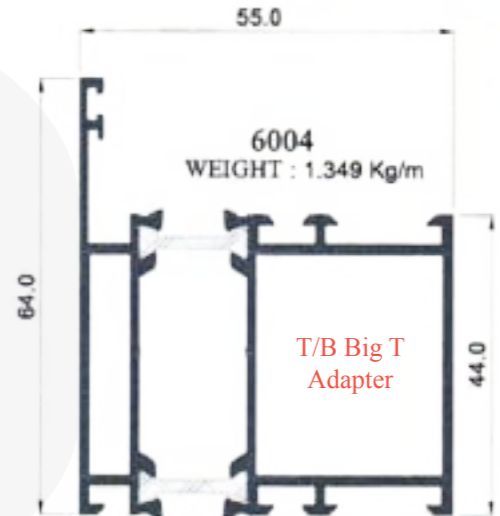

Decorative Tube Big

Decorative Tube Small

Box 35 x 35

Box 40 x 40

Box 30 x 30

Oval Pipe

Round Pipe

5.5CM HINGED THERMAL BREAK PROFILES

T/B FixFrame Without Overlap

T/B FixFrame With Overlap

T/B Big Z

5.5CM HINGED THERMAL BREAK PROFILES

5.5CM HINGED THERMAL BREAK PROFILES

10.5CM SLIDING THERMAL BREAK PROFILES

ANGLES PROFILES

EQUAL ANGLES