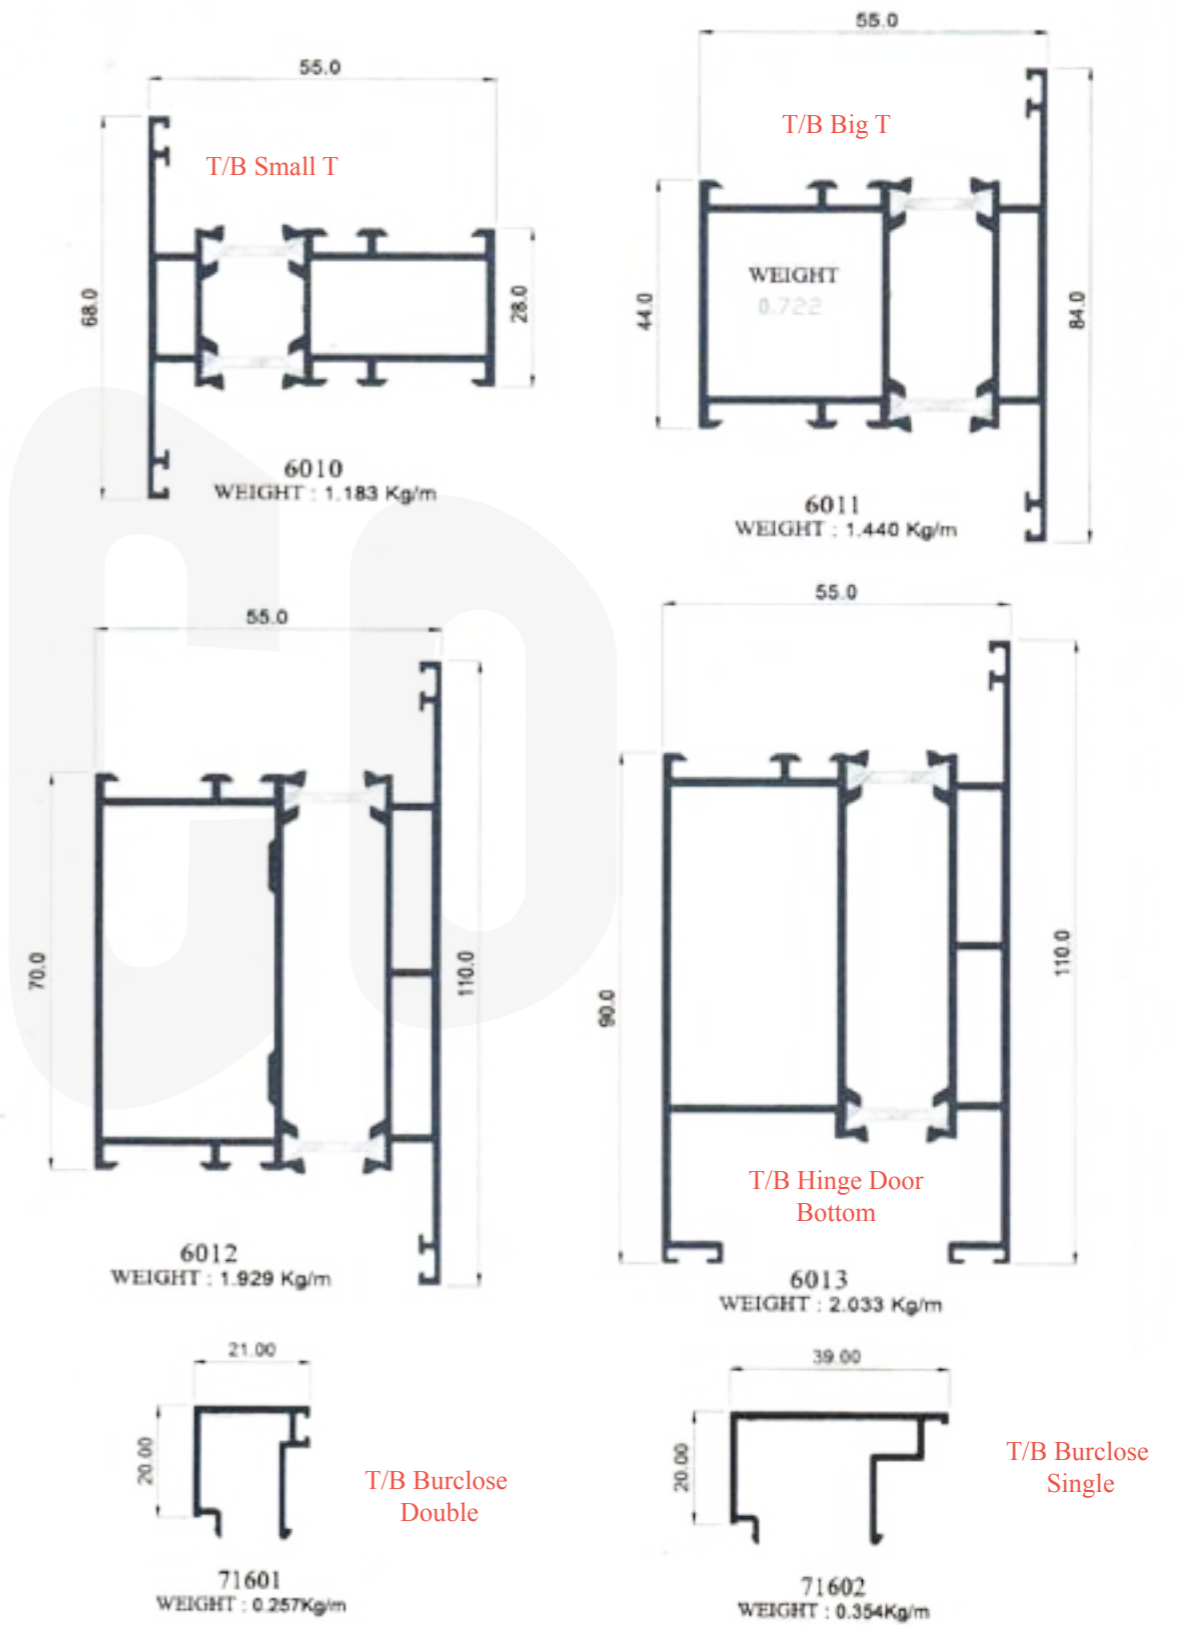

Decorative Tube Big

Decorative Tube Small

Box 35 x 35

Box 40 x 40

Box 30 x 30

Oval Pipe

Round Pipe

5.5CM HINGED THERMAL BREAK PROFILES

T/B FixFrame Without Overlap

T/B FixFrame With Overlap

T/B Big Z

5.5CM HINGED THERMAL BREAK PROFILES

5.5CM HINGED THERMAL BREAK PROFILES

10.5CM SLIDING THERMAL BREAK PROFILES

ANGLES PROFILES

EQUAL ANGLES