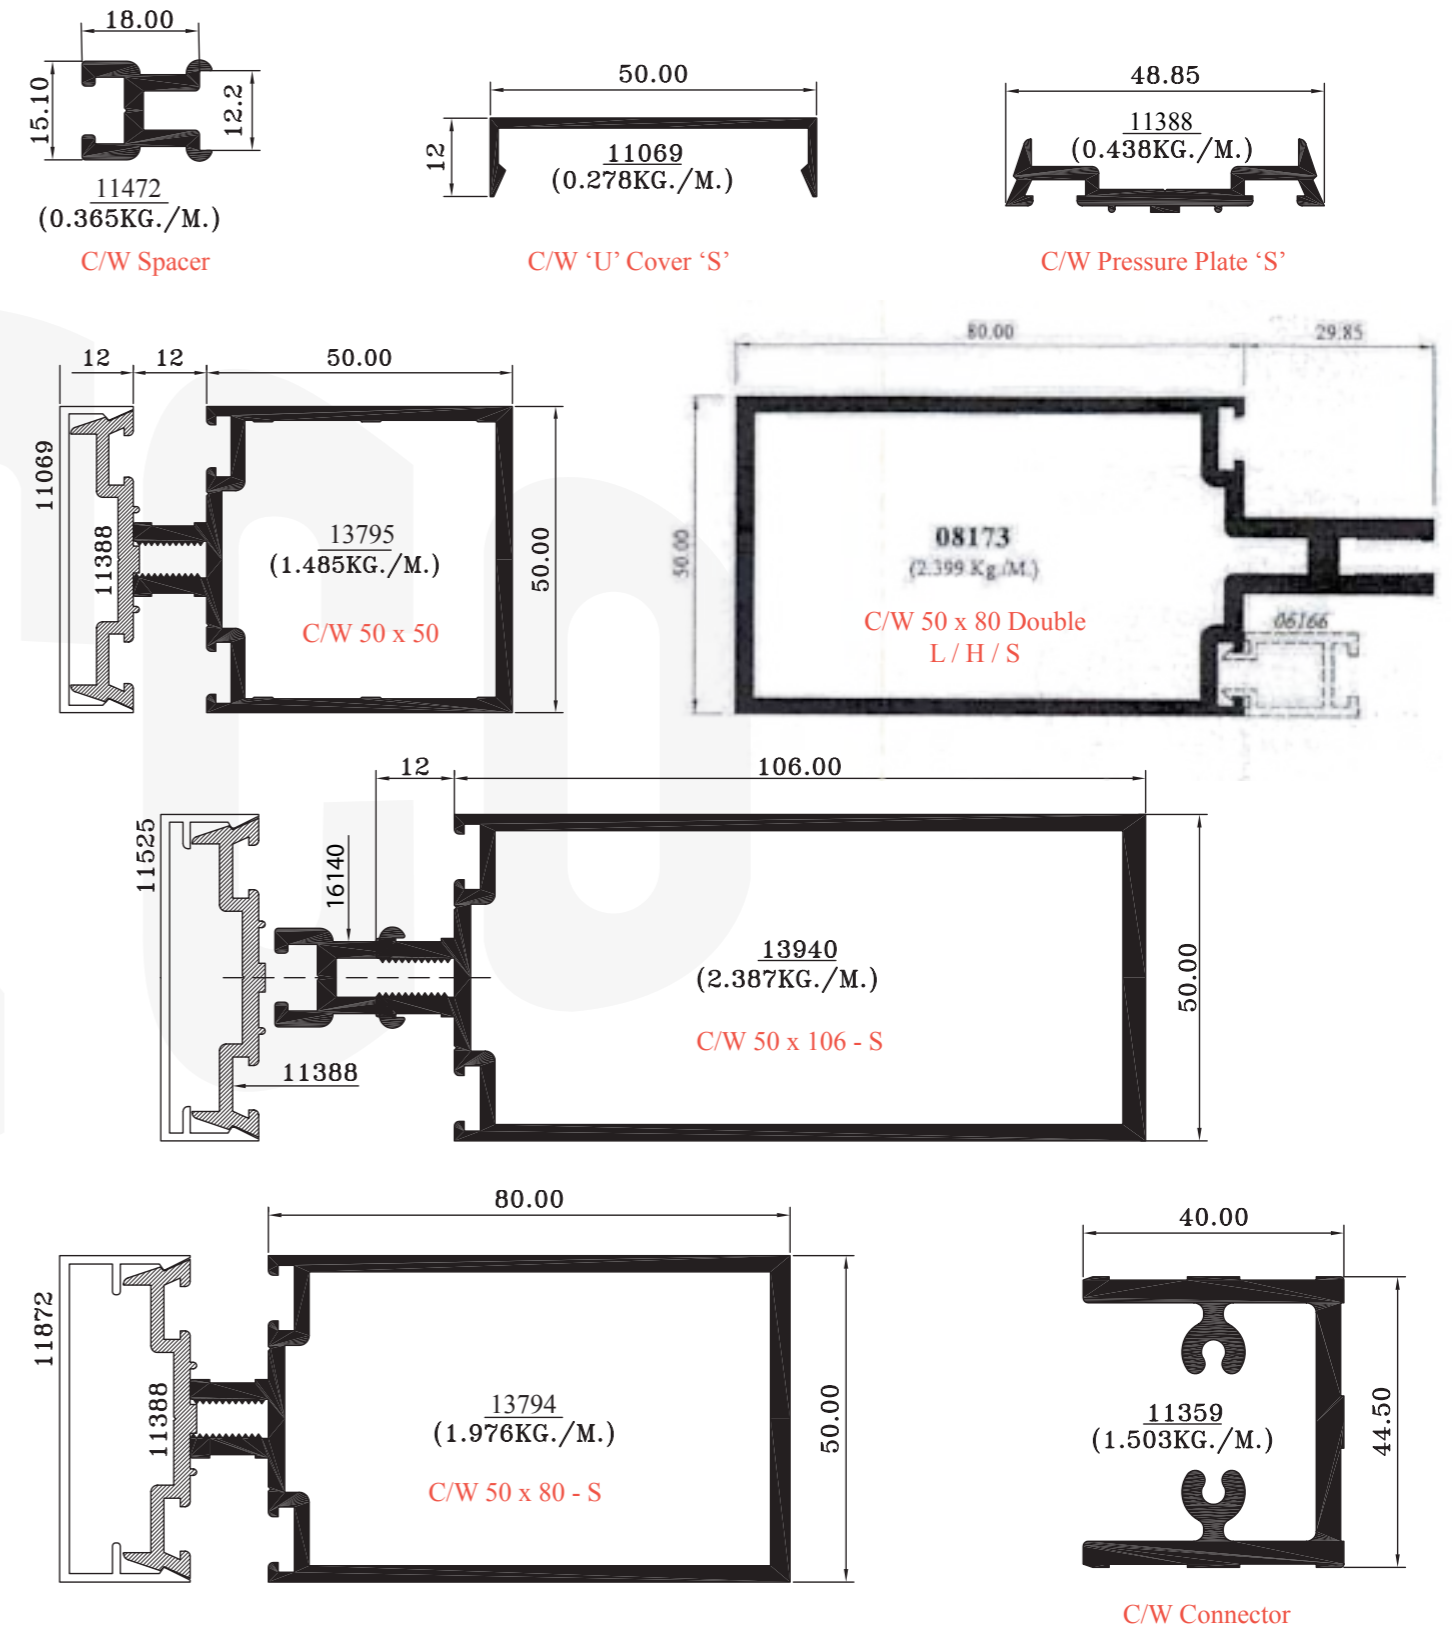

4.5 CM HINGED PROFILES

4.5 CM HINGED PROFILES

4.5 CM HINGED PROFILES

CURTAIN WALL PROFILES

CURTAIN WALL PROFILES

LOUVERS & AMPLMESH GRILL FRAMES PROFILES

SHOWCASE PROFILES

5118
(0.505 Kg./M.)
SC 135° Corner