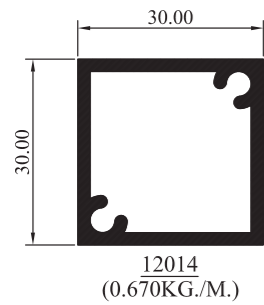

Decorative Tube Big

Decorative Tube Small

Box 35 x 35

Box 40 x 40

Box 30 x 30

Oval Pipe

Round Pipe

5.5CM HINGED THERMAL BREAK PROFILES

T/B FixFrame Without Overlap

T/B FixFrame With Overlap

T/B Big Z

5.5CM HINGED THERMAL BREAK PROFILES

5.5CM HINGED THERMAL BREAK PROFILES

10.5CM SLIDING THERMAL BREAK PROFILES

ANGLES PROFILES

EQUAL ANGLES