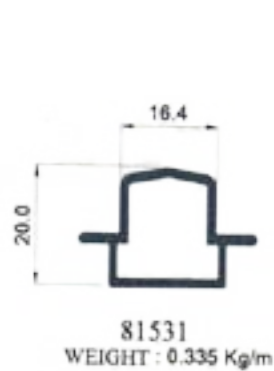

Decorative Tube Big

Decorative Tube Small

Box 35 x 35

Box 40 x 40

Box 30 x 30

Oval Pipe

Round Pipe

5.5CM HINGED THERMAL BREAK PROFILES

T/B FixFrame Without Overlap

T/B FixFrame With Overlap

T/B Big Z

5.5CM HINGED THERMAL BREAK PROFILES

5.5CM HINGED THERMAL BREAK PROFILES

10.5CM SLIDING THERMAL BREAK PROFILES

ANGLES PROFILES

EQUAL ANGLES