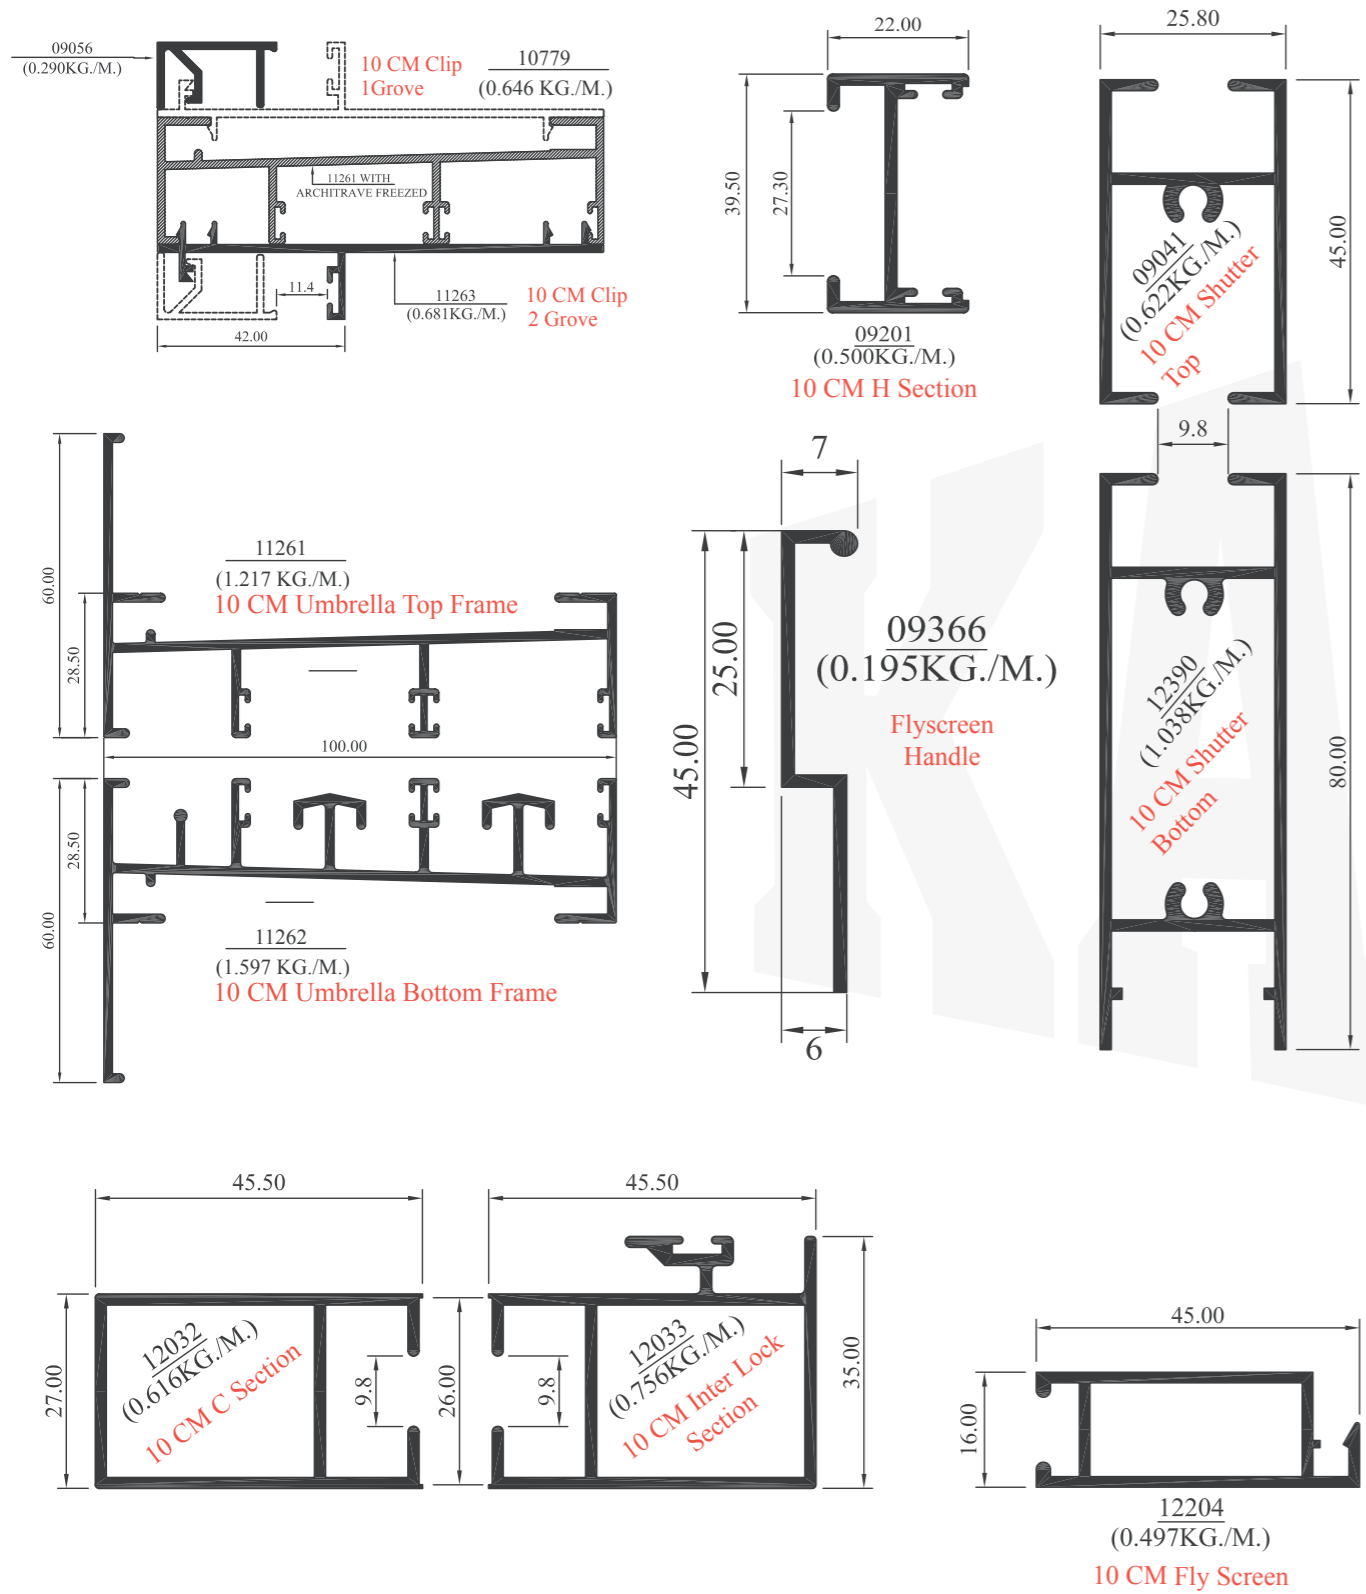

10 CM SLIDING UMBRELLA INSIDE FLY SCREEN PROFILES