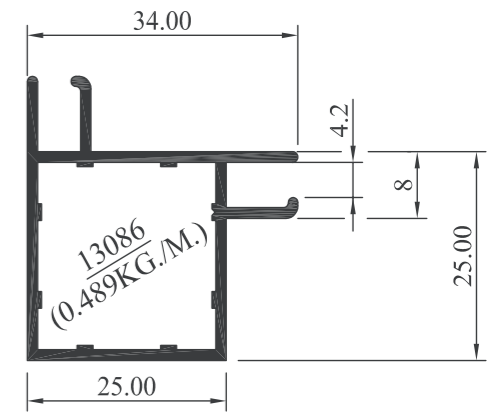

13086
(0.489Kg./M.)
KT - 2 Side F