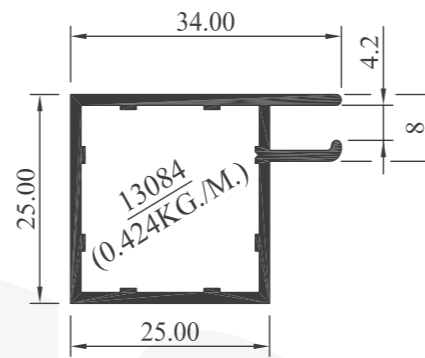

KITCHEN CABINET PROFILES

13084
(0.424Kg./M.)
KT - One Side