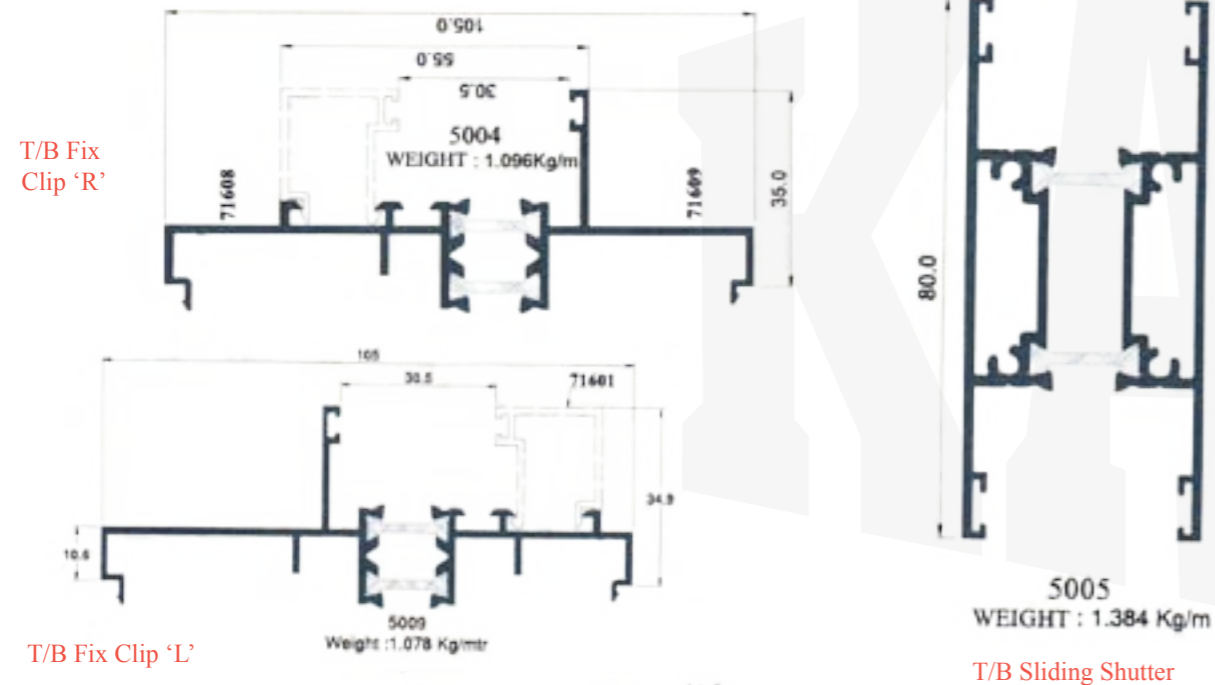

Decorative Tube Big

Decorative Tube Small

Box 35 x 35

Box 40 x 40

Box 30 x 30

Oval Pipe

Round Pipe

5.5CM HINGED THERMAL BREAK PROFILES

T/B FixFrame Without Overlap

T/B FixFrame With Overlap

T/B Big Z

5.5CM HINGED THERMAL BREAK PROFILES

5.5CM HINGED THERMAL BREAK PROFILES

10.5CM SLIDING THERMAL BREAK PROFILES

ANGLES PROFILES

EQUAL ANGLES