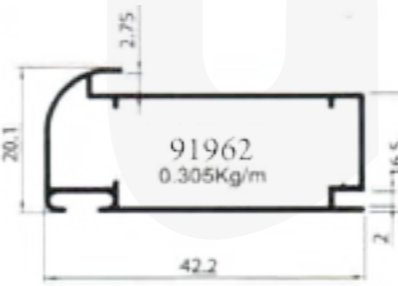

4.5 CM HINGED PROFILES

4.5 CM HINGED PROFILES

4.5 CM HINGED PROFILES

CURTAIN WALL PROFILES

CURTAIN WALL PROFILES

LOUVERS & AMPLMESH GRILL FRAMES PROFILES

SHOWCASE PROFILES

5118
(0.505 Kg./M.)
SC 135° Corner

5123
(0.281 Kg./M.)
SC Sliding Bottom

KITCHEN CABINET PROFILES

13084
(0.424Kg./M.)
KT - One Side

10170A
(0.120 KG/MTR)
KT - F Section

91962
0.305Kg/m
KT - Double Ply Section

20245A
3584 Kg/m
KT - Kitchen Cornesh