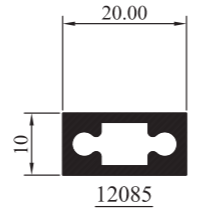

Decorative Tube Big

Decorative Tube Small

Box 35 x 35

Box 40 x 40

Box 30 x 30

Oval Pipe

Round Pipe

5.5CM HINGED THERMAL BREAK PROFILES