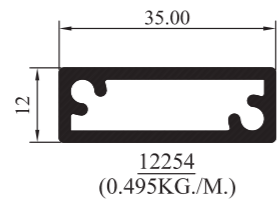

13085
(0.489Kg./M.)
KT - 2 Side N

13086
(0.489Kg./M.)
KT - 2 Side F

20230A
0.526 Kg./M.
KT - Drawer Section

06192
(0.482 Kg./M.)
KT - Handle

KT - Handle

06193
(0.196 Kg./M.)
KT - Kitchen L

KT - Kitchen L

BALUSTRADES

Decorative Tube Big

Decorative Tube Small

Box 35 x 35

Box 40 x 40

Box 30 x 30

Oval Pipe

Round Pipe

5.5CM HINGED THERMAL BREAK PROFILES