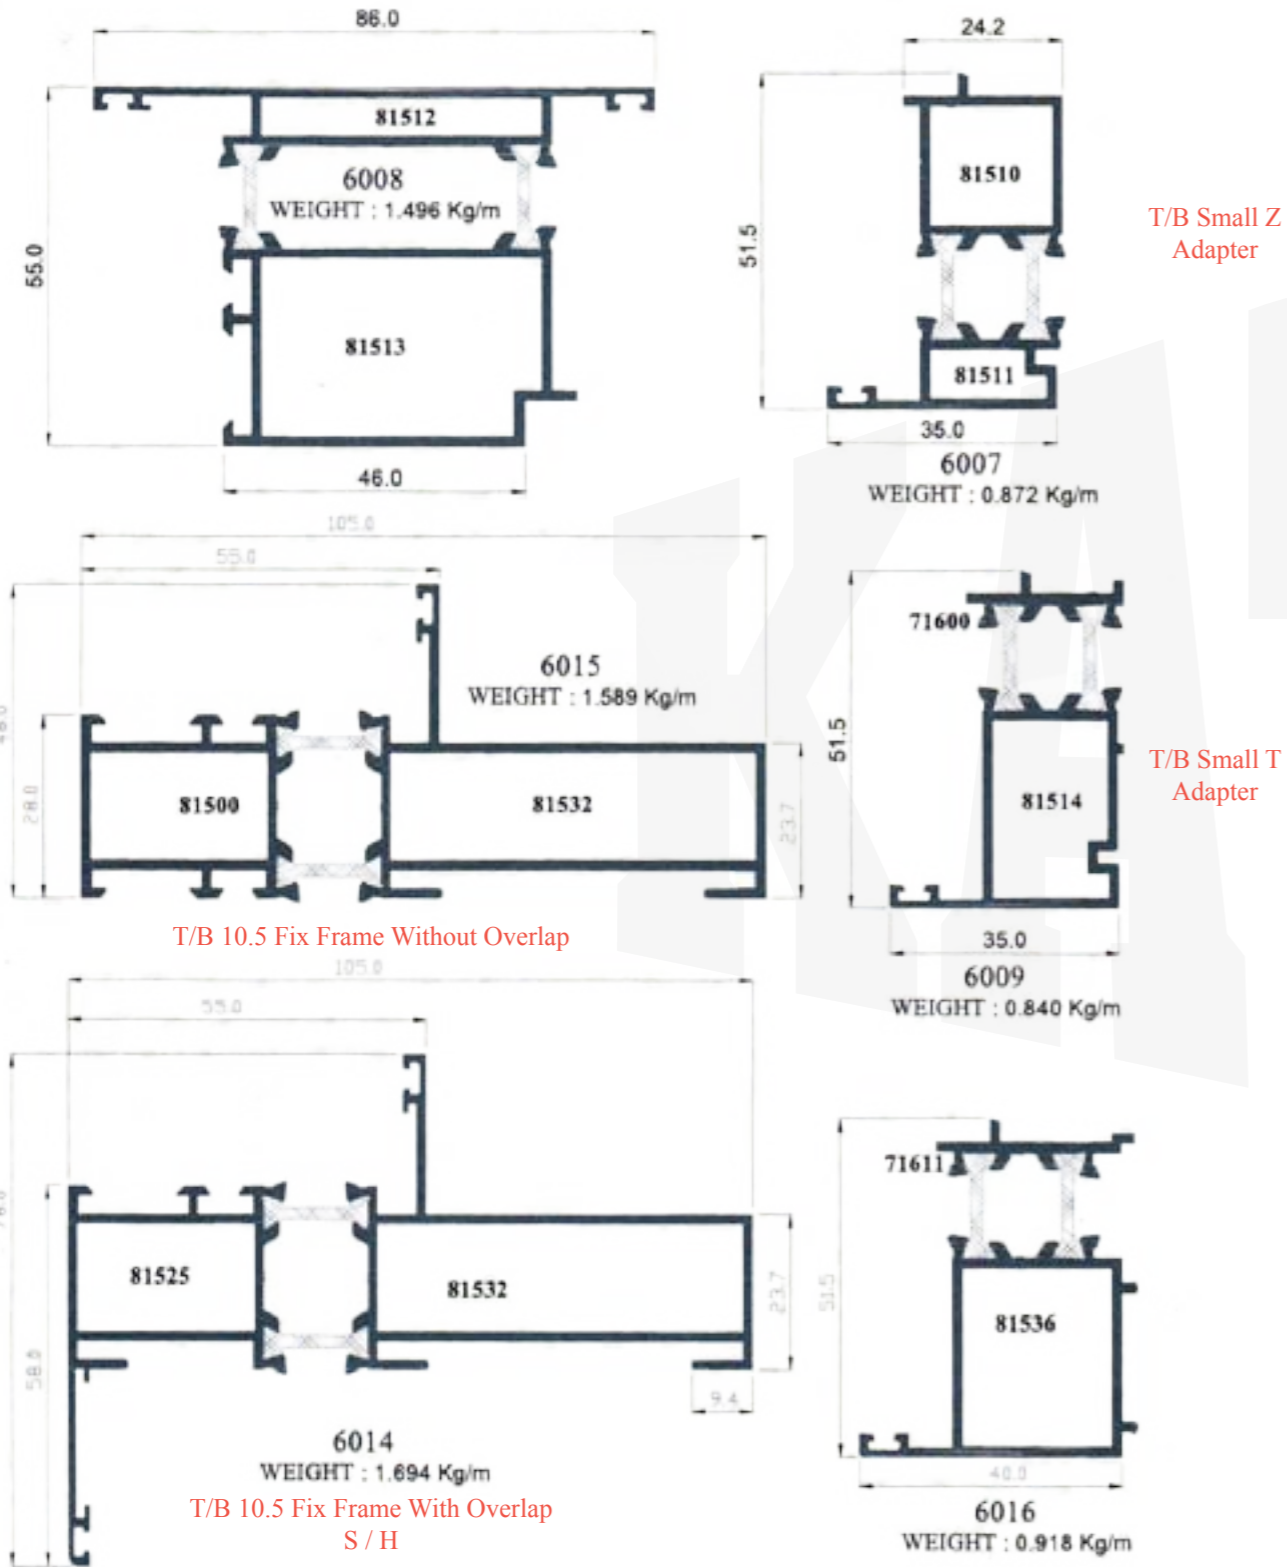

Decorative Tube Big

Decorative Tube Small

Box 35 x 35

Box 40 x 40

Box 30 x 30

Oval Pipe

Round Pipe

5.5CM HINGED THERMAL BREAK PROFILES

T/B FixFrame Without Overlap

T/B FixFrame With Overlap

T/B Big Z

5.5CM HINGED THERMAL BREAK PROFILES

5.5CM HINGED THERMAL BREAK PROFILES

10.5CM SLIDING THERMAL BREAK PROFILES

ANGLES PROFILES

EQUAL ANGLES